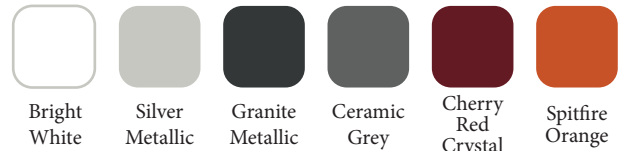

Modern natural tones adorn the coach, featuring sleek lines, monochromatic graphite accents and black & white seat covers.

VERSATILE SLEEPING

Patented convertible seating, a spacious pop top, and rear adaptable bed offering the potential to sleep up to six.

• Optional pop top and black accent wheel/grill package shown

Exterior Paint Options

Your authorized dealer representative

WESTFALIA Floor Plan

Specifications

Wave Skylight (Standard)

Wave Pop Top (Optional)