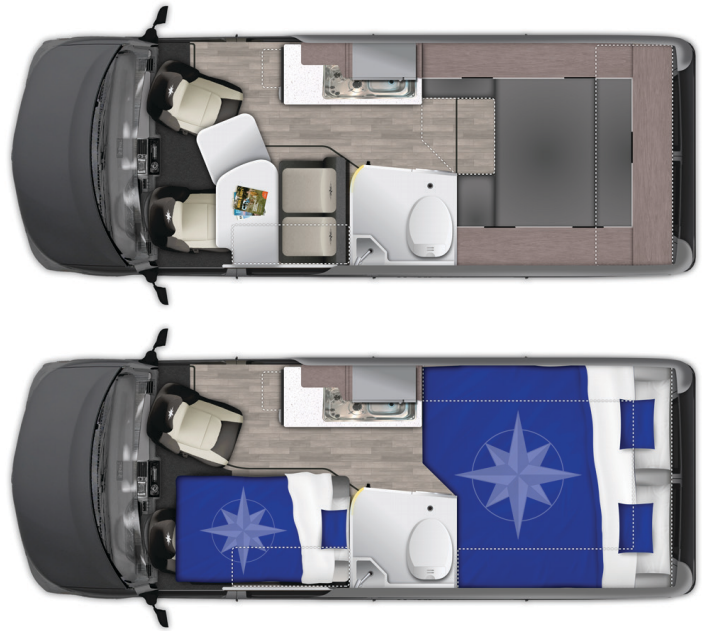

WESTFALIA Floor Plan

Specifications

Wave Skylight (Standard)

Wave Pop Top (Optional)

Exterior Length	20' 9"	20' 9"
Exterior Height	9' 5"	9' 5"
Exterior Width	6' 11"	6' 11"
Awning Length	13' Power	13' Power
Interior Height	6' 2"	6' 2"
Interior Trunk Dimensions	61.7" L x 28.2" D x 29.8" H	61.7" L x 28.2" D x 29.8" H
Interior Windows	10	10
Fresh Water Tank	145L / 38.3 g	145L / 38.3 g
Cassette Toilet	18L / 4.76 g	18L / 4.76 g
Gray Water Tank	100 L / 26.4 g	100 L / 26.4 g
Batteries	600 AMP Lithium & Under Hood Generator	600 AMP Lithium & Under Hood Generator
Inverter	3,000 Watt Sine Wave	3,000 Watt Sine Wave
Solar	300W Hard	200W Flex Mat
Furnace / Water	Truma LP Combi, Eco Plus 14,300 BTU/h + 1.7 kW with 110V	Truma LP Combi, Eco Plus 14,300 BTU/h + 1.7 kW with 110V
A/C	Truma Aventa Eco Roof Mount 13,500 BTU	GE Roof Mount 13,500 BTU
Propane	25L/30LB LP Tank w/ Exterior Quick Connect	25L/30LB LP Tank w/ Exterior Quick Connect
Coach Control System	Firefly Touch Control w/ Bluetooth & App	Firefly Touch Control w/ Bluetooth & App
Refrigerator	12V Compressor Operation	12V Compressor Operation
Kitchenette	2 Burner LP Stove/cover	2 Burner LP Stove/cover
Microwave	700 Watt	700 Watt
Dry Weight	7,000 lbs.	7,250 lbs.
Gross Vehicle Weight Rating	9,350 lbs.	9,350 lbs.
Hitch Weight Rating	3,500 lbs.	3,500 lbs.
Back Bedroom Configuration	71" x 69" or 80" Asymmetrical w/ opt Centre Aisle Bed Cushion Extension	71" x 69" or 80" Asymmetrical w/ opt Centre Aisle Bed Cushion Extension
Front Combination Bench/Bed	39" x 69"	39" x 69"
Pop Top Comfort Mattress	N/A	52" x 79"
Pop Top Area	N/A	Ladder, 2 USB Ports, Zipper Window/Screens & Venting Skylight
Skylight	1	N/A
Sleeping Capacity	4	6
Seat Belt Capacity	4 Seat Belts w/ 2 Child Seat Anchors	4 Seat Belts w/ 2 Child Seat Anchors

Décor

Timber Wolf Grey